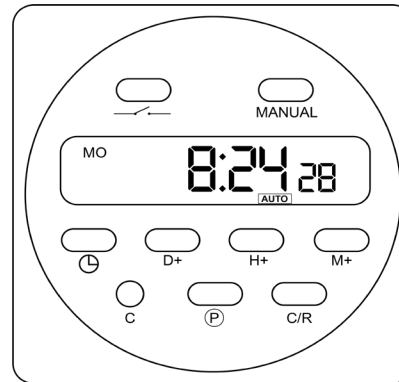

TME116-66 Weekly Programmable Timer

Features

- LCD Display
- IP66 Protection Rating
- 28 ON/OFF Programs
- Minimum Time Setting: 1 Minute
- Manual Override Feature
- Weekly Auto Time Correction

Specifications

- 240V AC
- Maximum Switchable Current: 16(8)A
- Power Consumption: 0.1VA
- Minimum Interval: 1 Minute
- Changeover Switching Contacts
- Maximum Time Setting: 168 Hours
- Lithium Backup Battery
- Ambient Temp: -10~+40°C
- Ambient Humidity: 35~85%RH
- Service Life:
  1. Mechanical 10⁷
  2. Electronic 10⁵
- Size: 101 x 101 x 101mm
- Conduit Entries: 2 x 25mm, 1 x 32mm, 25/32mm Threaded Adaptors

Legend

	Timer
	Day
	Hour
	Minute
	Clock
	Reset
	Manual C/R
	Cancel / Recovery

Wiring Diagram

Diagram

Programming Instructions

1. Setting Clock Time

- 1.1. Press and hold the clock button and use the 'D+/H+/M+' buttons to change the day and time accordingly.

2. Setting a Program

- 2.1. Press the 'P' button to enter the 'Program' mode. Each time the 'P' button is pressed, the display will cycle through individual ON/OFF programs.
- 2.2. Use the 'D+/H+/M+' button to set each required programs day, ON time and OFF time.
- 2.3. Press the 'Clock' button at any time to exit the program setting mode.

NOTE: Time Setting Errors

1. E1 - A program has not had a start time set
   E2 - A program has not had an end time set

3. Display Lock

- 3.1. Press the 'Clock' button 4 times to lock the display. Press 4 times again to unlock the display.
- 3.2. Long press 'C/R' button at any time to exit the program setting mode.

4. Manual Override

- 4.1. To enter the manual override mode press and hold the 'Manual' button for 5 seconds. The screen will turn off indicating the electronic controller is shut down.
- 4.2. Press the 'Manual' button for 5 seconds to exit the manual override mode. The display will return to previous settings.

For more information, please scan the QR code below to visit our website